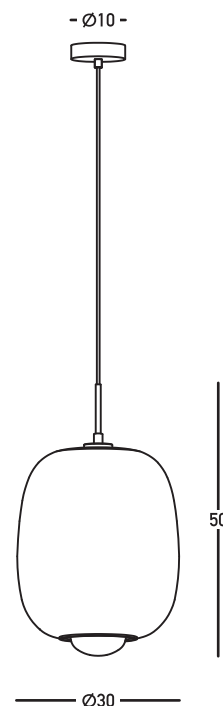

## Product Data Sheet

Date: 18/01/2023  
[www.zambelislights.gr](http://www.zambelislights.gr)

Code 22057

Color: Clear Glass

Gold Matte

### Indoor Lighting

Bulb	1x G9 LED
Power	7W MAX
Voltage	220-240V
Operating Frequency	50/60Hz
Dimensions	Ø: 30cm H: 50cm
Base	Ø: 10cm H: 2.5cm
Glass	Ø: 30cm H: 34cm
Opal Glass	Ø: 10.5cm H: 13.5cm
Material	Metal-Clear Glass Outside Opal Glass Inside
Special Feature	150cm Cable Adjustable

### Description

Single Pendant light  
 made of glass and metal,  
 in a gold matte finishing,  
 transparent white glass and white opaline.

[www.zambelislights.gr](http://www.zambelislights.gr) | [www.zambelislights.com](http://www.zambelislights.com)