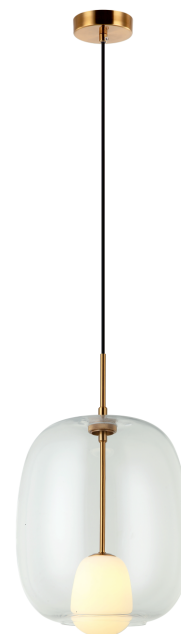

## Product Data Sheet

Date: 18/01/2023  
[www.zambelislights.gr](http://www.zambelislights.gr)

Code 22057

Color: Clear Glass

Gold Matte

### Indoor Lighting

Bulb	1x G9 LED
Power	7W MAX
Voltage	220-240V
Operating Frequency	50/60Hz
Dimensions	Ø: 30cm H: 50cm
Base	Ø: 10cm H: 2.5cm
Glass	Ø: 30cm H: 34cm
Opal Glass	Ø: 10.5cm H: 13.5cm
Material	Metal-Clear Glass Outside Opal Glass Inside
Special Feature	150cm Cable Adjustable

### Description

Single Pendant light  
 made of glass and metal,  
 in a gold matte finishing,  
 transparent white glass and white opaline.

[www.zambelislights.gr](http://www.zambelislights.gr) | [www.zambelislights.com](http://www.zambelislights.com)