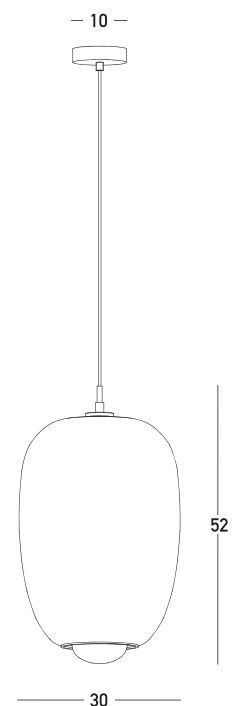

Product Data Sheet

Date: 11/01/2023
www.zambelislights.gr

Code 22056

Color: Smoked Glass

Gold Matte

Indoor Lighting

Bulb	1x G9 LED
Power	7W MAX
Voltage	220-240V
Operating Frequency	50/60Hz
Dimensions	Ø: 30cm H: 52cm
Base	Ø: 10cm H: 2.5cm
Smoked Glass	Ø: 30cm H: 43cm
Opal Glass	Ø: 10.5cm H: 13.5cm
Material	Metal-Smoked Glass Outside Opal Glass Inside
Special Feature	150cm Cable Adjustable

Description

Single Pendant light
 made of glass and metal,
 in sandy black shade and
 transparent black glass (smoked) with
 white opal glass inside.

5213010018735

www.zambelislights.gr | www.zambelislights.com