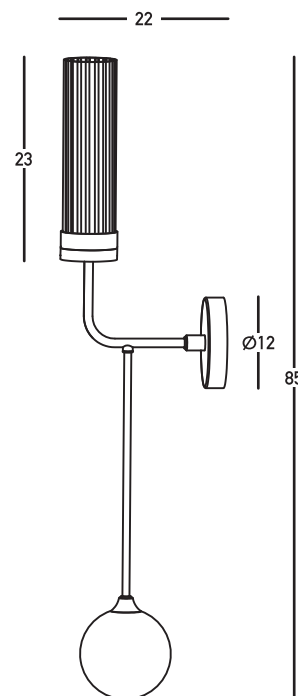

Product Data Sheet

Date: 27/01/2023
www.zambelislights.gr

Code 22054

Color: Sandy Black

Antique Brass

Indoor Lighting

Bulb	1x G9 LED 1x E27
Power	7W MAX 8W MAX
Voltage	220-240V
Operating Frequency	50/60Hz
Dimensions	L: 22cm W: 12cm H: 85cm
Base	Ø: 12cm L: 2.5cm
Glass	Ø: 7cm H: 23cm
Opal Glasses	Ø: 12cm
Material	Metal-Glass-Opal Glass

Description

Indoor Sconce made of glass and metal, in a sandy black finishing with antique brass details, dark champagne glass and opal glass.

www.zambelislights.gr | www.zambelislights.com

5213010018711