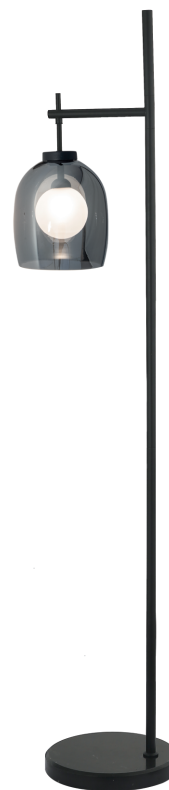

## Product Data Sheet

Date: 13/01/2023  
[www.zambelislights.gr](http://www.zambelislights.gr)

Code 22053

Color: Smoked Glass  
 Sandy Black-Black Marble

### Indoor Lighting

Bulb	1x G9 LED
Power	5W MAX
Voltage	220-240V
Operating Frequency	50/60Hz
Dimensions	L: 31cm W: 26cm H: 145cm
Base	Ø: 26cm H: 3.5cm
Smoked Glass	Ø: 18cm H: 20cm
Opal Glass	Ø: 10cm
Material	Metal-Smoked Glass Outside Opal Glass Inside-Marble Base
Special Feature	150cm Cable Available

### Description

Floor light made of metal, glass and marble, in sandy black shade, transparent black glass (smoked) with white opal glass inside and black marble base.

5213010018704

[www.zambelislights.gr](http://www.zambelislights.gr) | [www.zambelislights.com](http://www.zambelislights.com)