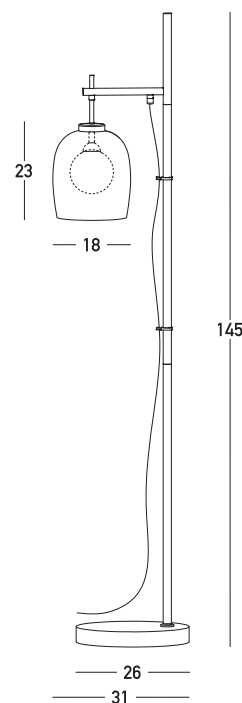

## Product Data Sheet

Date: 13/01/2023  
[www.zambelislights.gr](http://www.zambelislights.gr)

Code 22053

Color: Smoked Glass  
 Sandy Black-Black Marble

### Indoor Lighting

Bulb	1x G9 LED
Power	5W MAX
Voltage	220-240V
Operating Frequency	50/60Hz
Dimensions	L: 31cm W: 26cm H: 145cm
Base	Ø: 26cm H: 3.5cm
Smoked Glass	Ø: 18cm H: 20cm
Opal Glass	Ø: 10cm
Material	Metal-Smoked Glass Outside Opal Glass Inside-Marble Base
Special Feature	150cm Cable Available

### Description

Floor light made of metal, glass and marble, in sandy black shade, transparent black glass (smoked) with white opal glass inside and black marble base.

5213010018704

[www.zambelislights.gr](http://www.zambelislights.gr) | [www.zambelislights.com](http://www.zambelislights.com)