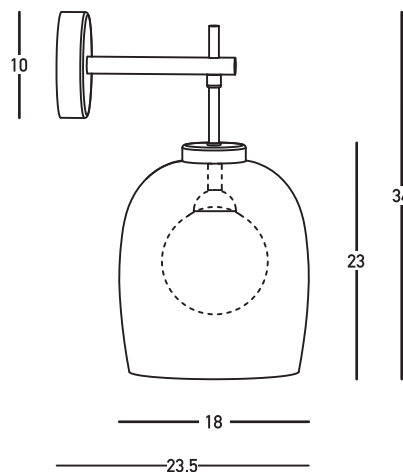

Product Data Sheet

Date: 12/01/2023
www.zambelislights.gr

Code 22052

Color: Smoked Glass

Sandy Black

Indoor Lighting

Bulb	1x G9 LED
Power	5W MAX
Voltage	220-240V
Operating Frequency	50/60Hz
Dimensions	L: 23.5cm W: 18cm H: 34cm
Base	Ø: 10cm L: 2.5cm
Smoked Glass	Ø: 18cm H: 20cm
Opal Glass	Ø: 10cm
Material	Metal-Smoked Glass Outside Opal Glass Inside
Special Feature	IP44

Description

Indoor Sconce
 made of glass and metal,
 in sandy black shade and
 transparent black glass (smoked) with
 white opal glass inside.

5213010018698

www.zambelislights.gr | www.zambelislights.com