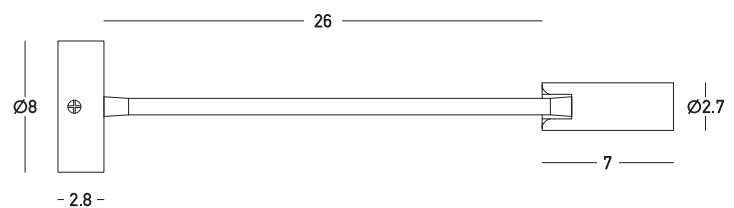

Product Data Sheet

Date: 02/02/2023
www.zambelislights.gr

Code 22050

Color: White Matte

Indoor Lighting

Power	3W
Voltage	220-240V
Operating Frequency	50/60Hz
Color Temperature	3000K
Lumen	149Lm
Cri	90
Dimensions	Ø: 8cm L: 20-26cm
Base	Ø: 8cm L: 2.8cm
Reading Stick	Ø: 2.7cm L: 7cm
Non Dimmable	<input checked="" type="checkbox"/>
Switch	1 Switch On-Off
Material	Metal-Aluminum
Special Feature	Flex 26cm

Description

Indoor Sconce with LED reading stick and flexible arm made of metal and aluminum, in a white matte finish.

5213010018674

www.zambelislights.gr | www.zambelislights.com
