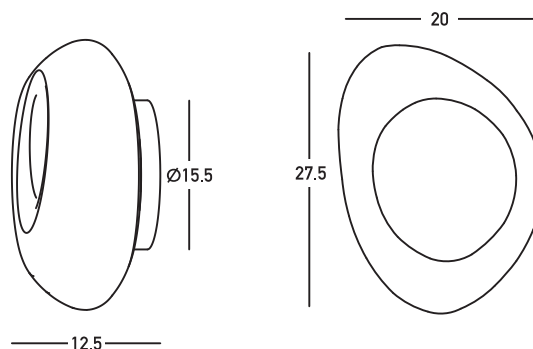

Product Data Sheet

Date: 17/01/2023
www.zambelislights.gr

Code 22048

Color: Sandy Black Base
 Chrome Glass

Indoor Lighting

Bulb	1x E14 LED
Power	8W MAX
Voltage	220-240V
Operating Frequency	50/60Hz
Dimensions	L: 12.5cm W: 20cm H: 27.5cm
Base	Ø: 15.5cm L: 2.5cm
Material	Metal-Glass

Description

Indoor Sconce made of glass and metal, in a sandy black base finishing with a chrome glass.

5213010018650

www.zambelislights.gr | www.zambelislights.com