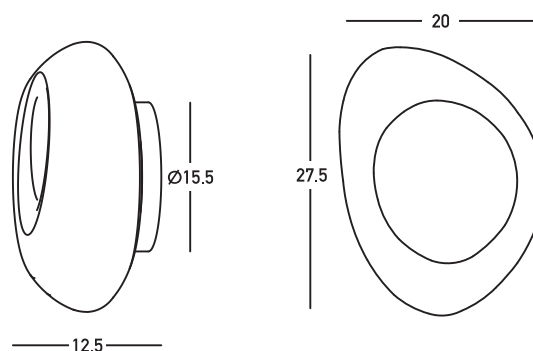

Description

Indoor Sconce made of glass and metal,
in a sandy black base finishing with a gold glass.

5213010018643

www.zambelislights.gr | www.zambelislights.com