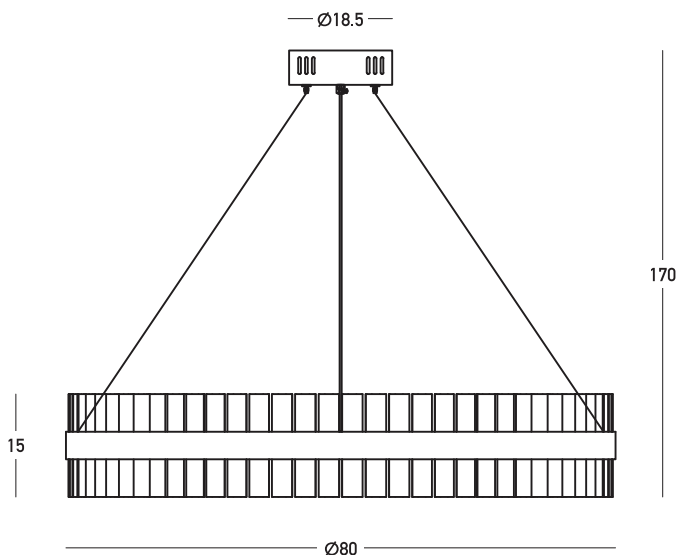

Description

Pendant LED light made of stainless steel and clear glass, in gold matte finishing.

5213010018117

www.zambelislights.gr | www.zambelislights.com