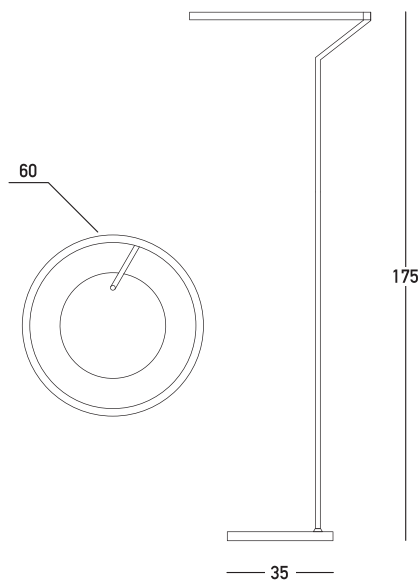

Product Data Sheet

Date: 13/01/2023
www.zambelislights.gr

Code 22038

Color: Sandy Black

Indoor Lighting

Power	30W
Voltage	220-240V
Operating Frequency	50/60Hz
Color Temperature	3000K
Lumen	2392Lm
Cri	80
Dimensions	Ø: 60cm H: 175cm
Base	Ø: 35cm H: 3cm
Non Dimmable	<input checked="" type="checkbox"/>
Material	Metal-Aluminum-Acrylic
Profile	W: 2.2cm H: 2.2cm

Description

Floor LED light
 made of metal, aluminum and acrylic,
 in sandy black shade.

www.zambelislights.gr | www.zambelislights.com

5213010018094