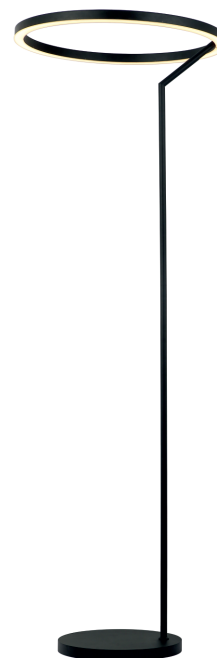

Product Data Sheet

Date: 13/01/2023
www.zambelislights.gr

Code 22038

Color: Sandy Black

Indoor Lighting

Power	30W
Voltage	220-240V
Operating Frequency	50/60Hz
Color Temperature	3000K
Lumen	2392Lm
Cri	80
Dimensions	Ø: 60cm H: 175cm
Base	Ø: 35cm H: 3cm
Non Dimmable	<input checked="" type="checkbox"/>
Material	Metal-Aluminum-Acrylic
Profile	W: 2.2cm H: 2.2cm

Description

Floor LED light
 made of metal, aluminum and acrylic,
 in sandy black shade.

www.zambelislights.gr | www.zambelislights.com

5213010018094