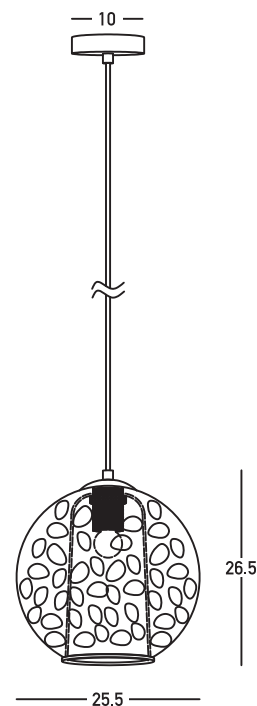

Product Data Sheet

Date: 25/01/2023
www.zambelislights.gr

Code 22033

Color: Sandy Black

Green Glass

Indoor Lighting

Bulb	1x E27
Power	40W MAX
Voltage	220-240V
Operating Frequency	50/60Hz
Dimensions	Ø: 25.5cm H: 26.5cm
Base	Ø: 10cm H: 2.5cm
Material	Metal-Aluminum-Dimple Glass Opal Glass
Special Feature	150cm Fabric Cable Adjustable

Description

Single Pendant light made of metal, aluminum and dimple glass outside with opal glass inside, in a sandy black finishing and transparent green glass.

5213010018049