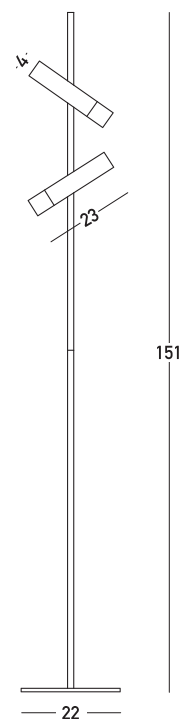

Product Data Sheet

Date: 13/01/2023
www.zambelislights.gr

Code 22032

Color: Sandy Black

Gold Details

Indoor Lighting

Power	7W
Voltage	220-240V
Operating Frequency	50/60Hz
Color Temperature	3000K
Lumen	560Lm
Cri	80
Dimensions	Ø: 22cm H: 151cm
Base	Ø: 22cm H: 0.5cm
Spots Dimensions	Ø: 4cm L: 23cm
Non Dimmable	<input checked="" type="checkbox"/>
Material	Metal-Aluminum
Special Feature	Movable Spots

Description

Floor Led light with two movable sticks made of metal and aluminum, in sandy black shade and gold matte details.

5213010017790

www.zambelislights.gr | www.zambelislights.com
