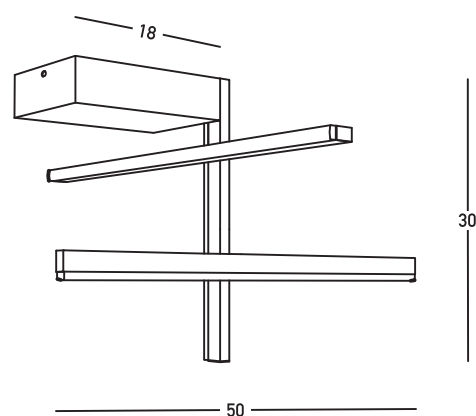

Product Data Sheet

Date: 16/01/2023
www.zambelislights.gr

Code 22025

Color: Sandy Black

Indoor Lighting

Power	25W
Voltage	220-240V
Operating Frequency	50/60Hz
Color Temperature	3000K
Lumen	4700Lm
Cri	80
Dimensions	L: 50cm W: 50cm H: 30cm
Base	L: 18cm W: 12cm H: 4.5cm
Dimmable Triac	<input type="radio"/>
Material	Metal-Aluminum-Silicon
Profile	W: 1.2cm H: 3cm

Description

Ceiling LED ceiling light made of metal, aluminum and silicone, in a sandy black finishing.

5213010017745

www.zambelislights.gr | www.zambelislights.com
