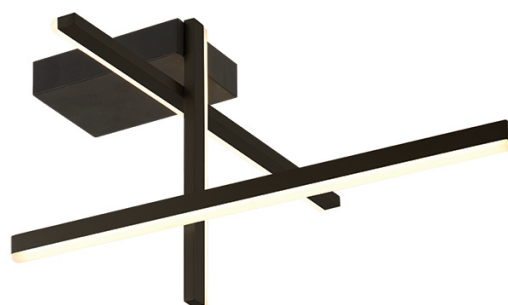

Product Data Sheet

Date: 16/01/2023
www.zambelislights.gr

Code 22025

Color: Sandy Black

Indoor Lighting

Power	25W
Voltage	220-240V
Operating Frequency	50/60Hz
Color Temperature	3000K
Lumen	4700Lm
Cri	80
Dimensions	L: 50cm W: 50cm H: 30cm
Base	L: 18cm W: 12cm H: 4.5cm
Dimmable Triac	<input type="radio"/>
Material	Metal-Aluminum-Silicon
Profile	W: 1.2cm H: 3cm

Description

Ceiling LED ceiling light made of metal, aluminum and silicone, in a sandy black finishing.

5213010017745

www.zambelislights.gr | www.zambelislights.com
