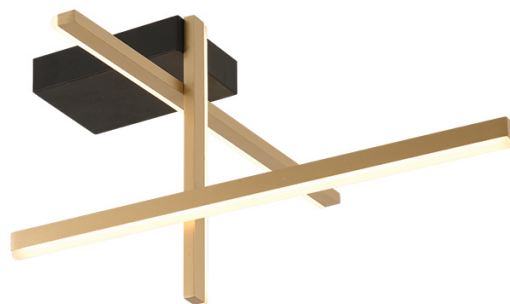

Product Data Sheet

Date: 16/01/2023
www.zambelislights.gr

Code 22024

Color: Sandy Black Base

Gold Matte

Indoor Lighting

| | |
|---------------------|--------------------------|
| Power | 25W |
| Voltage | 220-240V |
| Operating Frequency | 50/60Hz |
| Color Temperature | 3000K |
| Lumen | 4700Lm |
| Cri | 80 |
| Dimensions | L: 50cm W: 50cm H: 30cm |
| Base | L: 18cm W: 12cm H: 4.5cm |
| Dimmable Triac | <input type="radio"/> |
| Material | Metal-Aluminum-Silicon |
| Profile | W: 1.2cm H: 3cm |

Description

Ceiling LED ceiling light made of metal, aluminum and silicone, in a gold matte finishing with sandy black base.

5213010017738

www.zambelislights.gr | www.zambelislights.com