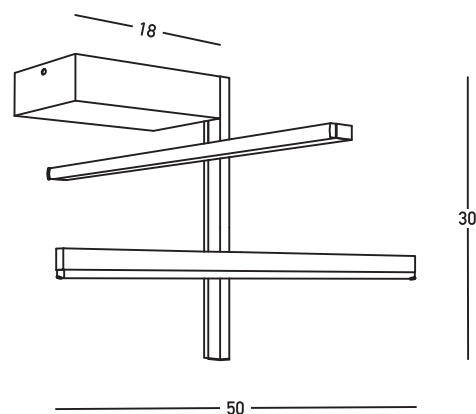

Product Data Sheet

Date: 16/01/2023
www.zambelislights.gr

Code 22024

Color: Sandy Black Base

Gold Matte

Indoor Lighting

| | |
|---------------------|--------------------------|
| Power | 25W |
| Voltage | 220-240V |
| Operating Frequency | 50/60Hz |
| Color Temperature | 3000K |
| Lumen | 4700Lm |
| Cri | 80 |
| Dimensions | L: 50cm W: 50cm H: 30cm |
| Base | L: 18cm W: 12cm H: 4.5cm |
| Dimmable Triac | <input type="radio"/> |
| Material | Metal-Aluminum-Silicon |
| Profile | W: 1.2cm H: 3cm |

Description

Ceiling LED ceiling light made of metal, aluminum and silicone, in a gold matte finishing with sandy black base.

5213010017738

www.zambelislights.gr | www.zambelislights.com