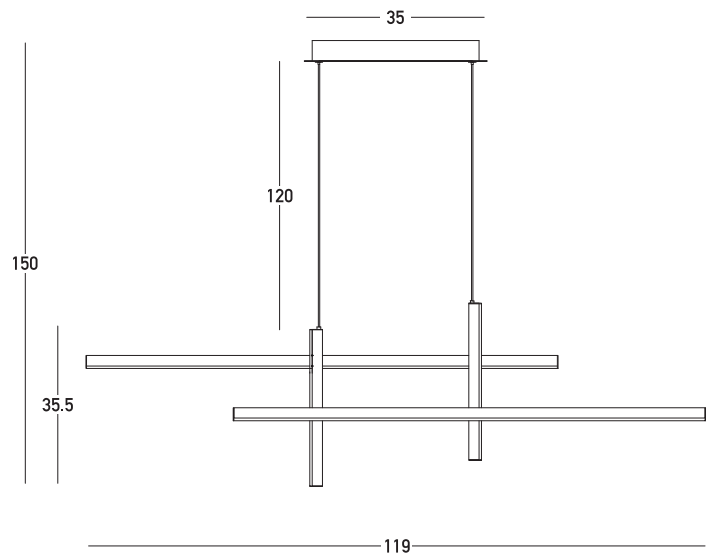

Product Data Sheet

Date: 10/01/2023
www.zambelislights.gr

Code 22023

Color: Sandy Black

Indoor Lighting

Power	41W
Voltage	220-240V
Operating Frequency	50/60Hz
Color Temperature	3000K
Lumen	4403Lm
Cri	80
Dimensions	L: 119cm W: 5cm H: 35.5cm
Base	L: 35cm W: 6.5cm H: 6cm
Dimmable Triac	○
Material	Metal-Aluminum-Silicon
Special Feature	120cm Cable Adjustable
Profile	W: 1.2cm H: 3cm

Description

Pendant LED light made of metal, aluminum and silicone, in sandy black shade.

www.zambelislights.gr | www.zambelislights.com

5213010017721