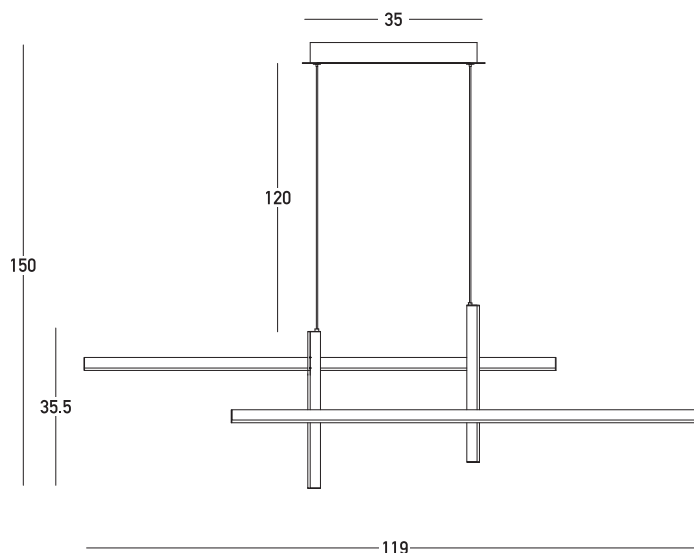

Product Data Sheet

Date: 10/01/2023
www.zambelislights.gr

Code 22022

Color: Sandy Black Base

Gold Matte

Indoor Lighting

Power	41W
Voltage	220-240V
Operating Frequency	50/60Hz
Color Temperature	3000K
Lumen	4403Lm
Cri	80
Dimensions	L: 119cm W: 5cm H: 35.5cm
Base	L: 35cm W: 6.5cm H: 6cm
Dimmable Triac	○
Material	Metal-Aluminum-Silicon
Special Feature	120cm Cable Adjustable
Profile	W: 1.2cm H: 3cm

Description

Pendant LED light made of metal, aluminum and silicone, in gold matte shade with sandy black base.

5213010017714

www.zambelislights.gr | www.zambelislights.com