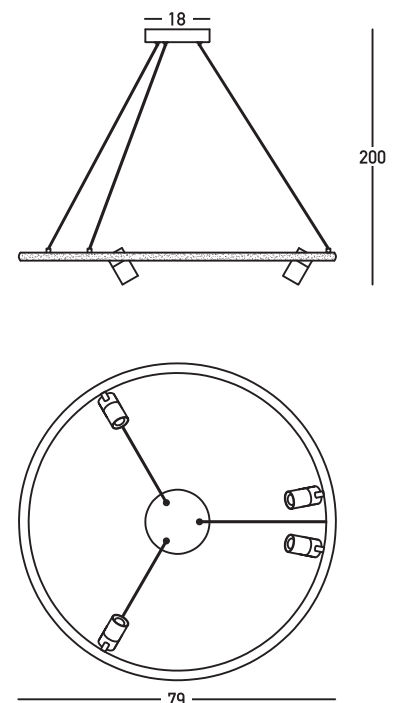

Product Data Sheet

Date: 16/01/2023
www.zambelislights.gr

Code 22013

Color: Black Matte

Indoor Lighting

Power	39W + 4x 5W
Voltage	220-240V
Operating Frequency	50/60Hz
Color Temperature	3000K
Lumen	6400Lm
Cri	80
Dimensions	Ø: 79cm H: 200cm
Base	Ø: 18cm H: 3.5cm
Spots Dimensions	Ø: 4.5cm H: 8cm
Dimmable Triac	<input type="radio"/>
Material	Metal-Aluminum-Silicon
Special Feature	200cm Cable Adjustable
	Movable Spots
Profile	W: 2cm H: 2cm

Description

Pendant light with LED lighting ring and four movable LED spots made of metal, aluminum and silicone, in black matte shade.

5213010017639

www.zambelislights.gr | www.zambelislights.com