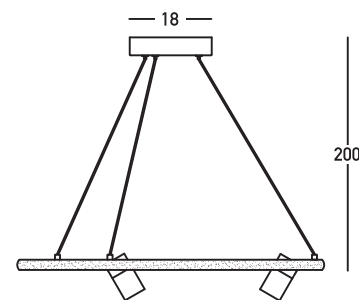

5213010017622

www.zambelislights.gr | www.zambelislights.com