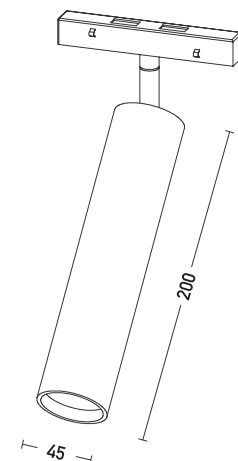

## Product Data Sheet

Date: 09/07/2021  
[www.zambelislights.gr](http://www.zambelislights.gr)

Code 2095-D

Color: Sandy Black

**48**  
VOLT  
MAGNETIC  
SYSTEM

### Spot & Suspension Luminaries

Power	15W
Voltage	48V
Color Temperature	3000K
Lumen	1650Lm
Cri	80
Dimensions	Ø: 45mm H: 200mm
Beam Angle	24°
DALI Dimmable	<input type="radio"/>
Material	Aluminium

**CREE** ⇄

### Description

Spot & Suspension Luminaries  
 by Aluminium in Sandy Black color  
 with Beam Angle 24°.

Power by:  
**CASAMBI**

5213010014997