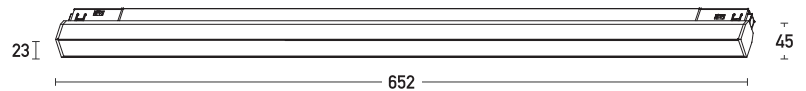

Product Data Sheet

Date: 27/10/2021
www.zambelislights.gr

Code 2089-3W

Color: Sandy White

48
VOLT
MAGNETIC
SYSTEM

Linear Luminaries

Power	20W
Voltage	48V
Color Temperature	3000K
Lumen	2200Lm
Cri	80
Dimensions	L: 652mm W: 23mm H: 45mm
Beam Angle	120°
DALI Dimmable	<input type="radio"/>
Material	Aluminium - PC Diffuser
Special Feature	4 Pole

OSRAM

Description

Linear Luminaries
 by Aluminium and PC Diffuser
 in Sandy White color
 with Beam Angle 120°.

Power by:
CASAMBI

5213010012603