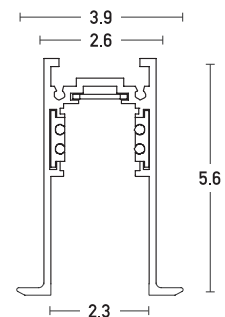

Product Data Sheet

Date: 26/08/2021
www.zambelislights.gr

Code 2084W-2

Color: Sandy White

Recessed Track 2m

Voltage	48V
Dimensions	W: 3.9cm H: 5.6cm
Length	2m

Description

2m Recessed Track for 48V Magnetic System
 in Sandy White color.

Suggested Recessed Track Corners 90°
 2084W-C1 for Vertical Plane in Sandy White color.
 2084W-C2 for Horizontal Plane in Sandy White color.

Notice: For corners type C1 required also to order Flex Connector 20105.
 For corners type C2 required also to order Corner Connector 20104.

Accessories

20108-1W Metallic End Cap with Hole in White color.
 20108-W Metallic End Cap without Hole in White color.
 20106 Recessed Accessories Kit (2pcs) by Stainless Steel.

5213010015376