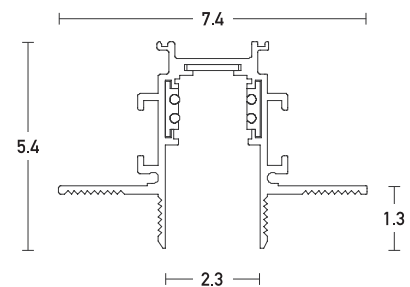

Product Data Sheet

Date: 24/08/2021
www.zambelislights.gr

Code 2083W-2

Color: Sandy White

Trimless Track 2m

Voltage	48V
Dimensions	W: 7.4cm H: 5.4cm
Length	2m

Description

2m Trimless Track for 48V Magnetic System
 in Sandy White color.

Suggested Trimless Track 90° Corners
 2083W-C1 for Vertical Plane in Sandy White color.
 2083W-C2 for Horizontal Plane in Sandy White color.

Notice: For corners type C1 required also to order Flex Connector 20105.
 For corners type C2 required also to order Corner Connector 20104.

Accessories

Plastic End Cap
 2099-W in White color.
 Plastic PC Cover 3m
 20107 in Black Gloss color.

5213010015260