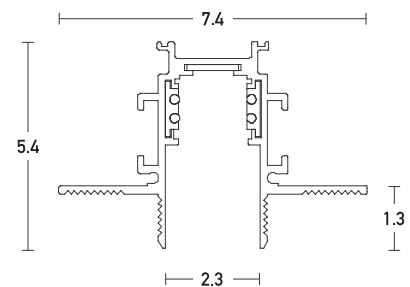

Product Data Sheet

Date: 23/08/2021
www.zambelislights.gr

Code 2083B-1

Color: Sandy Black

Trimless Track 1m

Voltage	48V
Dimensions	W: 7.4cm H: 5.4cm
Length	1m

Description

1m Trimless Track for 48V Magnetic System
 in Sandy Black color.

Suggested Trimless Track 90° Corners
 2083B-C1 for Vertical Plane in Sandy Black color,
 2083B-C2 for Horizontal Plane in Sandy Black color.

Notice: For corners type C1 required also to order Flex Connector 20105.
 For corners type C2 required also to order Corner Connector 20104.

Accessories

Plastic End Cap
 2099-B in Black color.
 Plastic PC Cover 3m
 20107 in Black Gloss color.

5213010015062