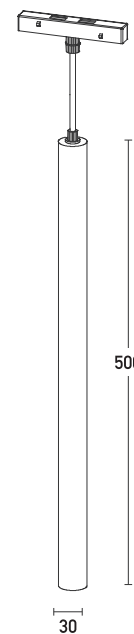

Product Data Sheet

Date: 09/07/2021
www.zambelislights.gr

Code 2081-D

Color: Sandy Black

Spot & Suspension Luminaries

Power	7W
Voltage	48V
Color Temperature	3000K
Lumen	770Lm
Cri	80
Dimensions	Ø: 30mm H: 500mm
Beam Angle	24°
DALI Dimmable	<input type="radio"/>
Material	Aluminium
Special Feature	100cm Cable Adjustable

Description

Spot & Suspension Luminaries
 by Aluminium in Sandy Black color
 with Beam Angle 24°.

5213010015000