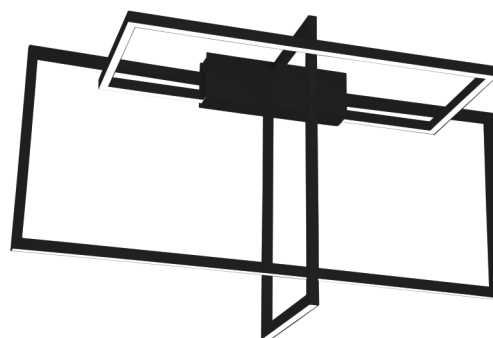

Product Data Sheet

Date: 18/06/2021
www.zambelislights.gr

Code 2079

Color: Sandy Black

Indoor Lighting

Power	60W
Voltage	220-240V
Operating Frequency	50/60Hz
Color Temperature	3000K
Lumen	4800Lm
Cri	80
Dimensions	L: 93cm W: 31cm H: 53.5cm
Base	L: 28cm W: 5cm H: 9.2cm
Dimmable Triac	<input type="radio"/>
Material	Aluminium - Acrylic
Special Feature	Profile \varnothing : 2x1.5cm

Description

Indoor Ceiling Led Light by Aluminium and Acrylic in Sandy Black color.

5213010012504