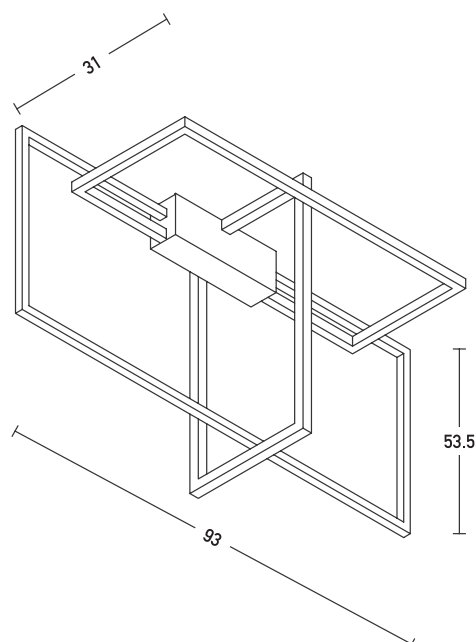

Product Data Sheet

Date: 18/06/2021
www.zambelislights.gr

Code 2079

Color: Sandy Black

Indoor Lighting

Power	60W
Voltage	220-240V
Operating Frequency	50/60Hz
Color Temperature	3000K
Lumen	4800Lm
Cri	80
Dimensions	L: 93cm W: 31cm H: 53.5cm
Base	L: 28cm W: 5cm H: 9.2cm
Dimmable Triac	<input type="radio"/>
Material	Aluminium - Acrylic
Special Feature	Profile \varnothing : 2x1.5cm

Description

Indoor Ceiling Led Light by Aluminium and Acrylic in Sandy Black color.

5213010012504