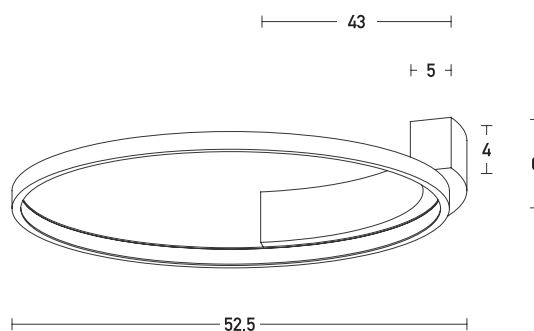

Product Data Sheet

Date: 18/06/2021
www.zambelislights.gr

Code 2077

Color: Sandy White

Indoor Lighting

Power	31W
Voltage	220-240V
Operating Frequency	50/60Hz
Color Temperature	3000K
Lumen	2480Lm
Cri	80
Dimensions	Ø: 52.5cm H: 6cm
Base	L: 43cm W: 5cm H: 4cm
Non Dimmable	<input type="checkbox"/>
Material	Metal - Aluminium - Silicon

Description

Indoor Ceiling Led Light by Metal, Aluminium and Silicon in Sandy White color.

5213010011880