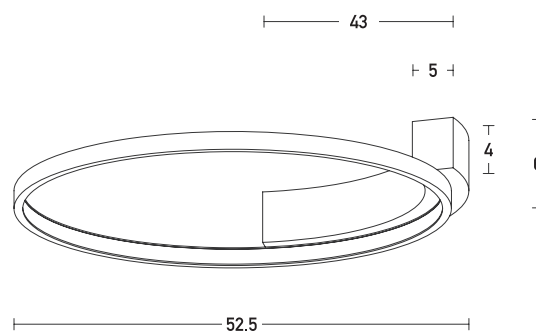

Product Data Sheet

Date: 18/06/2021
www.zambelislights.gr

Code 2076

Color: Sandy Black

Indoor Lighting

Power	31W
Voltage	220-240V
Operating Frequency	50/60Hz
Color Temperature	3000K
Lumen	2480Lm
Cri	80
Dimensions	Ø: 52.5cm H: 6cm
Base	L: 43cm W: 5cm H: 4cm
Non Dimmable	
Material	Metal - Aluminium - Silicon

Description

Indoor Ceiling Led Light by Metal, Aluminium and Silicon in Sandy Black color.

5213010011873