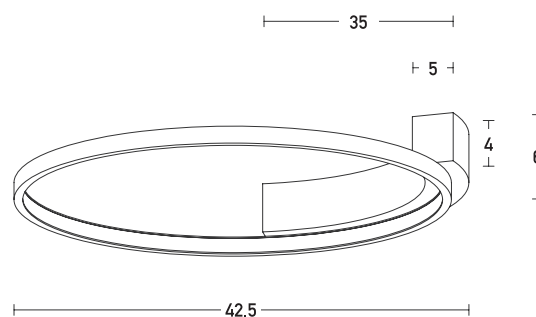

Product Data Sheet

Date: 18/06/2021
www.zambelislights.gr

Code 2074

Color: Sandy Black

Indoor Lighting

Power	25W
Voltage	220-240V
Operating Frequency	50/60Hz
Color Temperature	3000K
Lumen	2000Lm
Cri	80
Dimensions	Ø: 42.5cm H: 6cm
Base	L: 35cm W: 5cm H: 4cm
Non Dimmable	<input checked="" type="checkbox"/>
Material	Metal - Aluminium - Silicon

Description

Indoor Ceiling Led Light by Metal, Aluminium and Silicon in Sandy Black color.

5213010011859