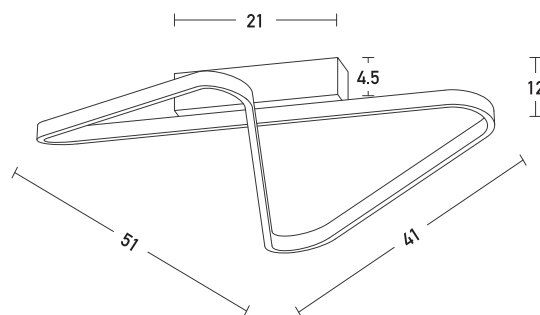

Product Data Sheet

Date: 18/06/2021
www.zambelislights.gr

Code 2065

Color: Sandy White

Indoor Lighting

Power	38W
Voltage	220-240V
Operating Frequency	50/60Hz
Color Temperature	3000K
Lumen	3040Lm
Cri	80
Dimensions	L: 51cm W: 41cm H: 12cm
Base	L: 21cm W: 5cm H: 4.5cm
Non Dimmable	<input type="checkbox"/>
Material	Metal - Aluminium - Silicon

Description

Indoor Ceiling Led Light by Metal, Aluminium and Silicon in Sandy White color.

5213010011903