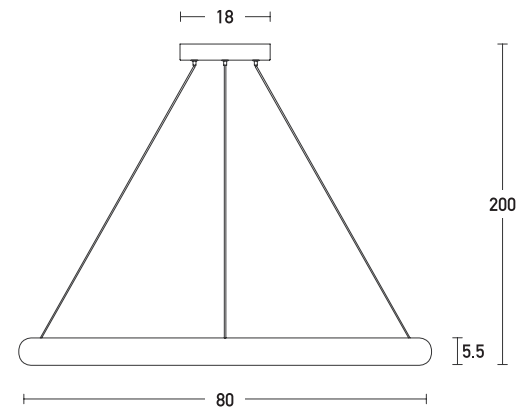

Description

Indoor Pendant Led light by Aluminium and Acrylic in Brushed Gold Matt color.