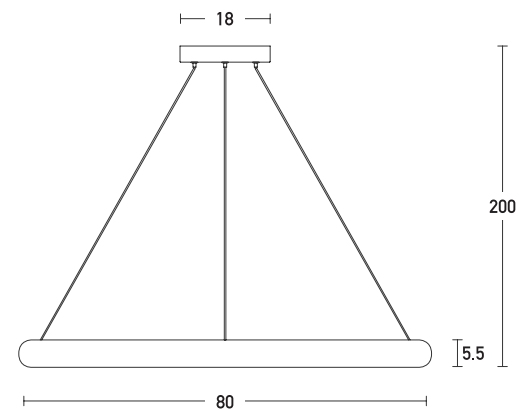

Description

Indoor Pendant Led light by Aluminium and Acrylic in Sandy Black color.