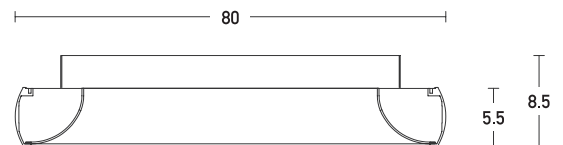

Description

Indoor Ceiling Led Light by Aluminium and Acrylic in Sandy White color.