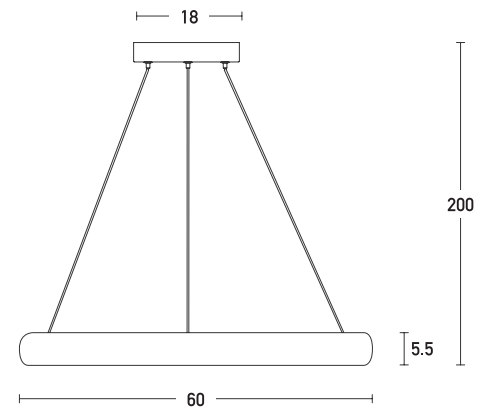

Description

Indoor Pendant Led light by Aluminium and Acrylic in Brushed Gold Matt color.