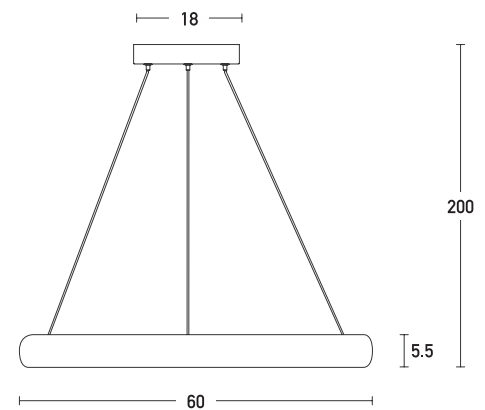

Description

Indoor Pendant Led light by Aluminium and Acrylic in Sandy Black color.