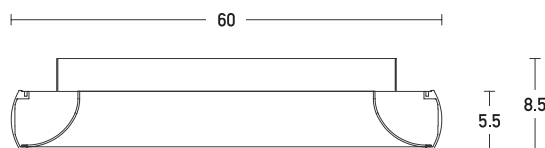

Description

Indoor Ceiling Led Light by Aluminium and Acrylic in Sandy White color.