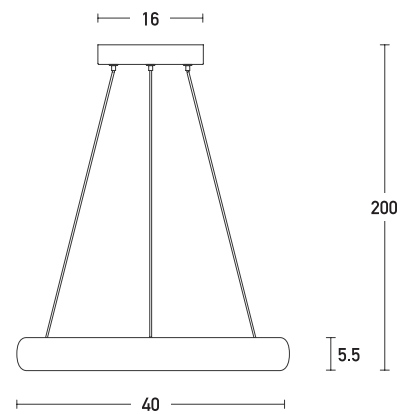

Description

Indoor Pendant Led light by Aluminium and Acrylic in Brushed Coffee color.