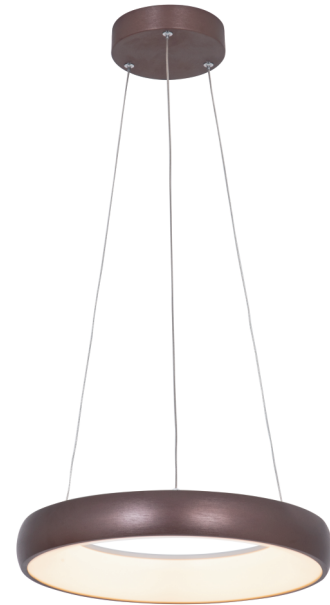

Product Data Sheet

Date: 07/06/2021
www.zambelislights.gr

Code 2047

Color: Brushed Coffee

Indoor Lighting

Power	30W
Voltage	220-240V
Operating Frequency	50/60Hz
Color Temperature	3000K
Lumen	2400Lm
Cri	80
Dimensions	Ø: 40cm H: 5.5cm
Base	Ø: 16cm H: 3.5cm
Dimmable Triac	○
Material	Aluminium - Acrylic
Special Feature	200cm Cable Adjustable

Description

Indoor Pendant Led light by Aluminium and Acrylic in Brushed Coffee color.

5213010011583