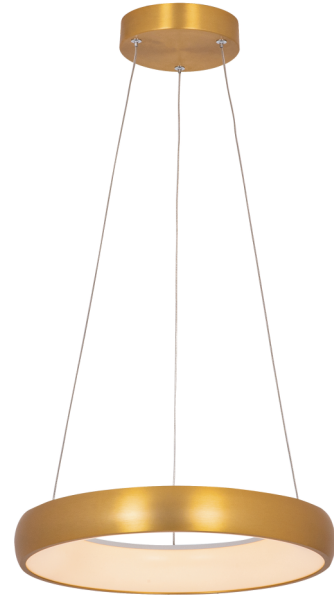

## Product Data Sheet

Date: 07/06/2021  
[www.zambelislights.gr](http://www.zambelislights.gr)

Code 2046

Color: Brushed Gold Matt

### Indoor Lighting

Power	30W
Voltage	220-240V
Operating Frequency	50/60Hz
Color Temperature	3000K
Lumen	2400Lm
Cri	80
Dimensions	Ø: 40cm H: 5.5cm
Base	Ø: 16cm H: 3.5cm
Dimmable Triac	○
Material	Aluminium - Acrylic
Special Feature	200cm Cable Adjustable

### Description

Indoor Pendant Led light by Aluminium and Acrylic in Brushed Gold Matt color.

5213010011576