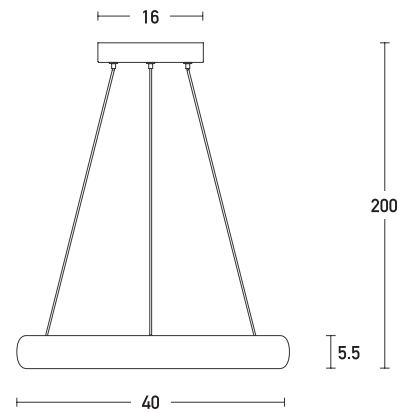

Description

Indoor Pendant Led light by Aluminium and Acrylic in Brushed Gold Matt color.