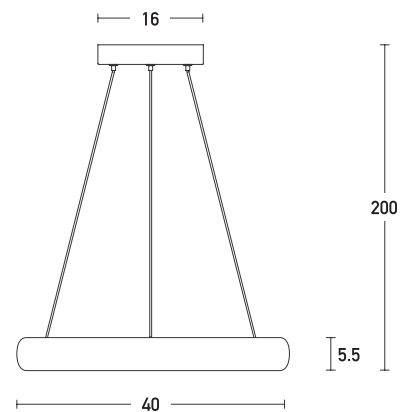

Product Data Sheet

Date: 07/06/2021
www.zambelislights.gr

Code 2045

Color: Sandy White

Indoor Lighting

Power	30W
Voltage	220-240V
Operating Frequency	50/60Hz
Color Temperature	3000K
Lumen	2400Lm
Cri	80
Dimensions	Ø: 40cm H: 5.5cm
Base	Ø: 16cm H: 3.5cm
Dimmable Triac	○
Material	Aluminium - Acrylic
Special Feature	200cm Cable Adjustable

Description

Indoor Pendant Led light by Aluminium and Acrylic in Sandy White color.

5213010011569