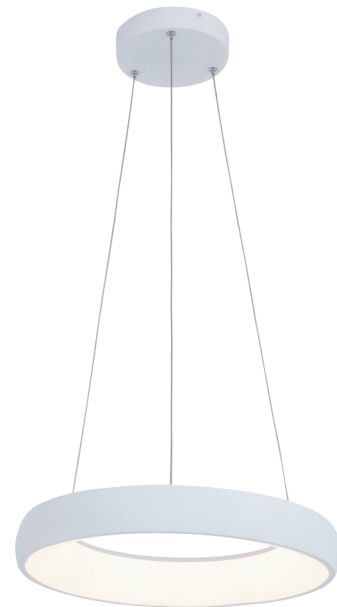

Product Data Sheet

Date: 07/06/2021
www.zambelislights.gr

Code 2045

Color: Sandy White

Indoor Lighting

Power	30W
Voltage	220-240V
Operating Frequency	50/60Hz
Color Temperature	3000K
Lumen	2400Lm
Cri	80
Dimensions	Ø: 40cm H: 5.5cm
Base	Ø: 16cm H: 3.5cm
Dimmable Triac	○
Material	Aluminium - Acrylic
Special Feature	200cm Cable Adjustable

Description

Indoor Pendant Led light by Aluminium and Acrylic in Sandy White color.

5213010011569