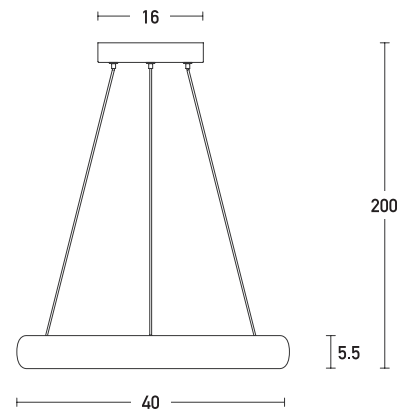

Product Data Sheet

Date: 07/06/2021
www.zambelislights.gr

Code 2044

Color: Sandy Black

Indoor Lighting

Power	30W
Voltage	220-240V
Operating Frequency	50/60Hz
Color Temperature	3000K
Lumen	2400Lm
Cri	80
Dimensions	Ø: 40cm H: 5.5cm
Base	Ø: 16cm H: 3.5cm
Dimmable Triac	○
Material	Aluminium - Acrylic
Special Feature	200cm Cable Adjustable

Description

Indoor Pendant Led light by Aluminium and Acrylic in Sandy Black color.

5213010011552