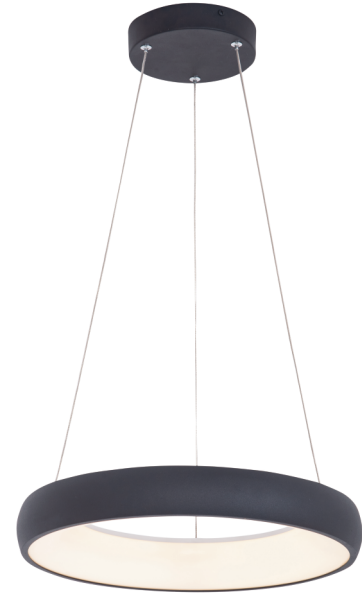

Product Data Sheet

Date: 07/06/2021
www.zambelislights.gr

Code 2044

Color: Sandy Black

Indoor Lighting

Power	30W
Voltage	220-240V
Operating Frequency	50/60Hz
Color Temperature	3000K
Lumen	2400Lm
Cri	80
Dimensions	Ø: 40cm H: 5.5cm
Base	Ø: 16cm H: 3.5cm
Dimmable Triac	○
Material	Aluminium - Acrylic
Special Feature	200cm Cable Adjustable

Description

Indoor Pendant Led light by Aluminium and Acrylic in Sandy Black color.

5213010011552