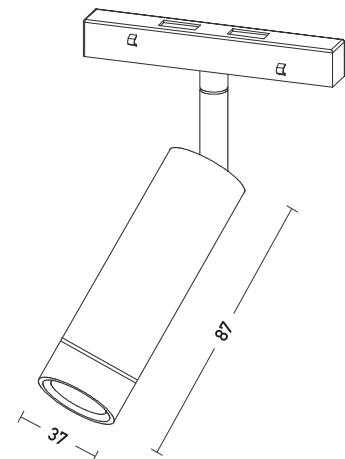

Product Data Sheet

Date: 14/02/2023
www.zambelislights.gr

Code 20402-B

Color: Sandy Black

48
VOLT
MAGNETIC
SYSTEM

Magnetic Spot Luminaries

Power	7W
Voltage	48V
Color Temperature	3000K
Lumen	770Lm
Cri	80
Dimensions	Ø: 37mm H: 87mm
Beam Angle	32°
Non Dimmable	<input checked="" type="checkbox"/>
Material	Aluminum

CREE ⇄

Description

Magnetic Spot light made of Aluminum in a Sandy Black finish with Beam Angle 32°.

5213010017424

www.zambelislights.gr | www.zambelislights.com