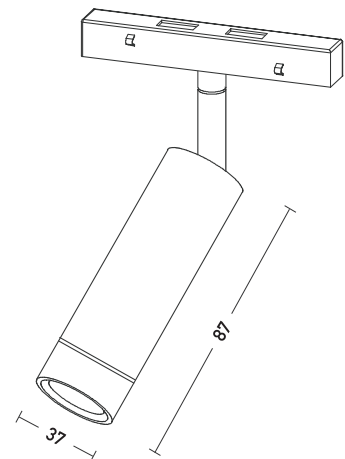

Product Data Sheet

Date: 27/10/2021
www.zambelislights.gr

Code 20400BD

Color: Sandy Black

48
VOLT
MAGNETIC
SYSTEM

Magnetic Spot Luminaries

Power	7W
Voltage	48V
Color Temperature	3000K
Lumen	770Lm
Cri	80
Dimensions	Ø: 37mm H: 87mm
Beam Angle	32°
DALI Dimmable	<input type="radio"/>
Material	Aluminium

CREE ⇄

Description

Magnetic Spot Luminaire
 by Aluminium in Sandy Black color
 with Beam Angle 32°.

Power by:
CASAMBI

5213007838346