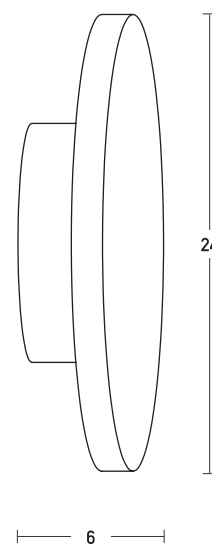

Description

Indoor Wall Led Light by Metal , Brass and Acrylic in Brushed Brass color.