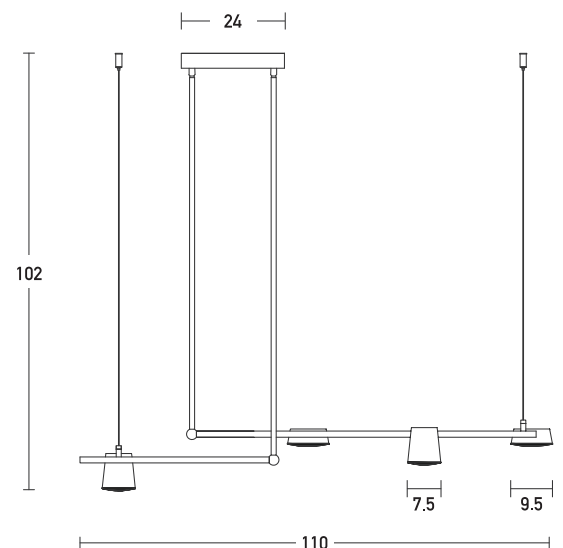

Product Data Sheet

Date: 04/06/2021
www.zambelislights.gr

Code 2035

Color: Sandy Black
 Gold Matt

Indoor Lighting

Power	28W
Voltage	220-240V
Operating Frequency	50/60Hz
Color Temperature	3000K
Lumen	2240Lm
Cri	80
Dimensions	L: 110cm H: 102cm
Base	L: 24cm W: 6cm H: 3.5cm
Non Dimmable	<input type="checkbox"/>
Material	Metal - Aluminium - Acrylic
Special Feature	Spot Ø: 7.5cm H: 8cm Spot Ø: 9.5cm H: 4cm

Description

Indoor Pendant Led light by Metal , Aluminium and Acrylic in Sandy Black with Gold Matt color.

5213010011767