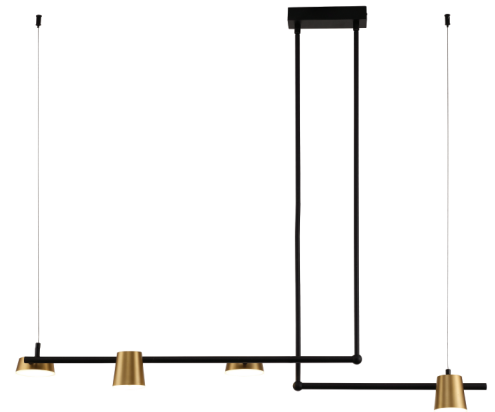

Product Data Sheet

Date: 04/06/2021
www.zambelislights.gr

Code 2035

Color: Sandy Black
 Gold Matt

Indoor Lighting

Power	28W
Voltage	220-240V
Operating Frequency	50/60Hz
Color Temperature	3000K
Lumen	2240Lm
Cri	80
Dimensions	L: 110cm H: 102cm
Base	L: 24cm W: 6cm H: 3.5cm
Non Dimmable	<input type="checkbox"/>
Material	Metal - Aluminium - Acrylic
Special Feature	Spot Ø: 7.5cm H: 8cm Spot Ø: 9.5cm H: 4cm

Description

Indoor Pendant Led light by Metal , Aluminium and Acrylic in Sandy Black with Gold Matt color.

5213010011767