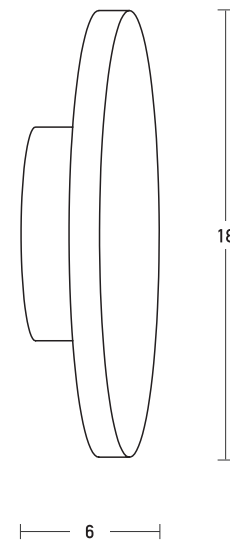

Product Data Sheet

Date: 07/04/2023
www.zambelislights.gr

Code 20349

Color: Brushed Brass

Indoor Lighting

Power	6W
Voltage	220-240V
Operating Frequency	50/60Hz
Color Temperature	3000K
Lumen	420Lm
Cri	80
Dimensions	Ø: 18cm L: 6cm
Non Dimmable	<input checked="" type="checkbox"/>
Material	Metal - Brass - Acrylic

Description

Indoor Wall Led Light by Metal , Brass and Acrylic in Brushed Brass color.

5213010016434