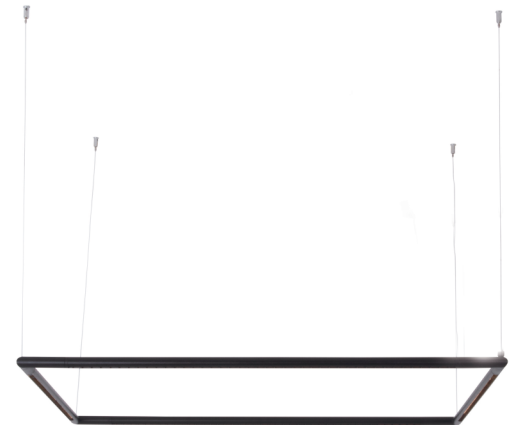

## Product Data Sheet

Date: 07/06/2021  
[www.zambelislights.gr](http://www.zambelislights.gr)

Code 20335

Color: Sandy Black

## Indoor Lighting

Power	80W
Voltage	220-240V
Operating Frequency	50/60Hz
Color Temperature	3000K
Lumen	7200Lm
Cri	90
Dimensions	L: 150cm W: 150cm
Base	L: 32cm W: 5cm H: 8cm
Non Dimmable	<input checked="" type="checkbox"/>
Material	Metal - Aluminium - Diffuser
Special Feature	Movable Tube $\varnothing$ : 2.4cm

## Description

Indoor Pendant Led light by Metal , Aluminium and Diffuser in Sandy Black color.  
 Light with Movable Tubes.