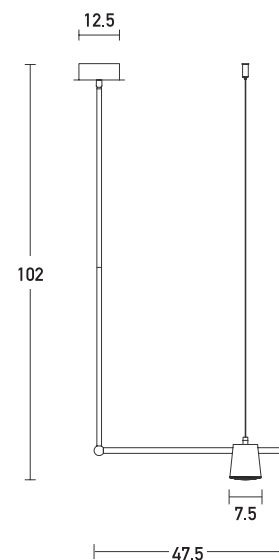

Description

Indoor Pendant Led light by Metal , Aluminium and Acrylic in Sandy Black with Gold Matt or Gold Matt color.