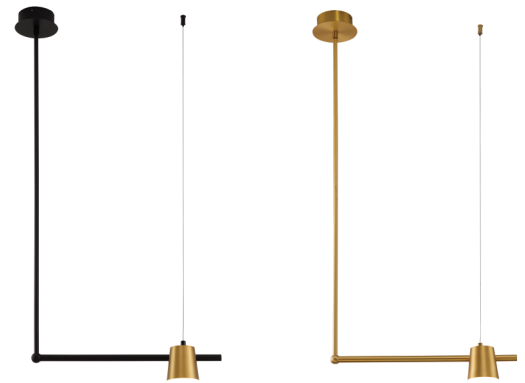

# Product Data Sheet

Date: 04/06/2021  
[www.zambelislights.gr](http://www.zambelislights.gr)

**Code 2033**

Color: Sandy Black  
 Gold Matt

**Code 2034**

Color: Gold Matt

## Indoor Lighting

Power	7W
Voltage	220-240V
Operating Frequency	50/60Hz
Color Temperature	3000K
Lumen	560Lm
Cri	80
Dimensions	L: 47.5cm H: 102cm
Base	Ø: 12cm H: 3.5cm
Non Dimmable	⊗
Material	Metal - Aluminium - Acrylic
Special Feature	Spot Ø: 7.5cm H: 8cm

## Description

Indoor Pendant Led light by Metal , Aluminium and Acrylic in Sandy Black with Gold Matt or Gold Matt color.

5213010011750

5213010011774