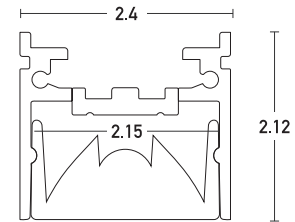

## Ceiling Profile

Product Name	Aluminium Profile
Cover	PMMA Lens Cover
Dimensions	W: 2.4cm H: 2.12cm
Length	2m
LED Strip Place	W: 2.15cm
Material	Aluminium

## Profile Set

**Code 20325-30D**

2m Aluminium Profile  
 2m PMMA Lens Cover 30°  
 Metal Clips (4pcs)

5213010016182