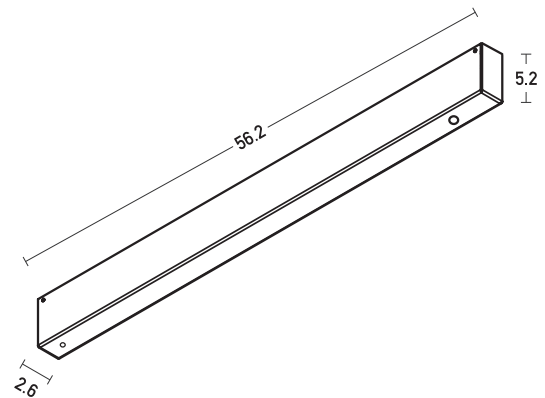

Product Data Sheet

Date: 01/09/2021
www.zambelislights.gr

Code 20320-B

Color: Sandy Black

Pendant Driver 75W BLUETOOTH KIT

Power	75W
Input	220-240 , 50-60Hz
Output	48V
Dimensions	L: 56.2cm W: 2.6cm H: 5.2cm
Special Feature	200cm Cable Available

Description

Pendant Base with Driver 75W BLUETOOTH KIT for Surface Magnetic Track in Sandy Black color.

*5 Years Guarantee

Suggested for 48V Magnetic Track System.

5213010016106