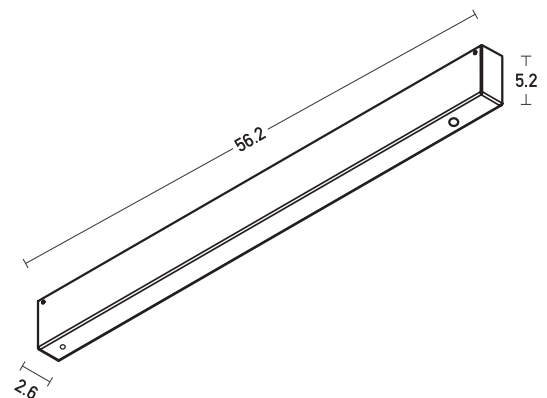

Product Data Sheet

Date: 01/09/2021
www.zambelislights.gr

Code 20317-W

Color: Sandy White

Pendant Driver 150W DALI KIT

Power	150W
Input	220-240 , 50-60Hz
Output	48V
Dimensions	L: 56.2cm W: 2.6cm H: 5.2cm
Special Feature	200cm Cable Available

Description

Pendant Base with Driver 150W DALI KIT
 for Surface Magnetic Track in Sandy White color.

*5 Years Guarantee

Suggested for 48V Magnetic Track System.

5213010016021