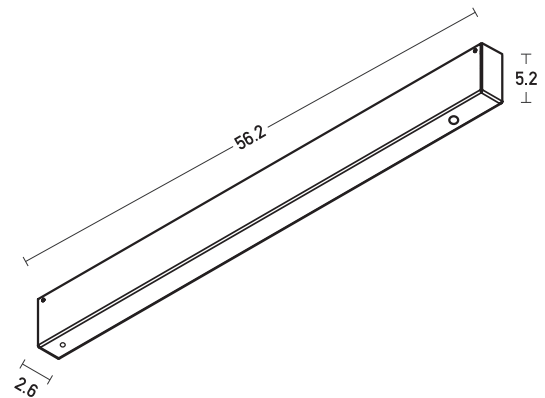

Product Data Sheet

Date: 01/09/2021
www.zambelislights.gr

Code 20316-W

Color: Sandy White

Pendant Driver 75W DALI KIT

Power	75W
Input	220-240 , 50-60Hz
Output	48V
Dimensions	L: 56.2cm W: 2.6cm H: 5.2cm
Special Feature	200cm Cable Available

Description

Pendant Base with Driver 75W DALI KIT
 for Surface Magnetic Track in Sandy White color.

*5 Years Guarantee

Suggested for 48V Magnetic Track System.

5213010015994